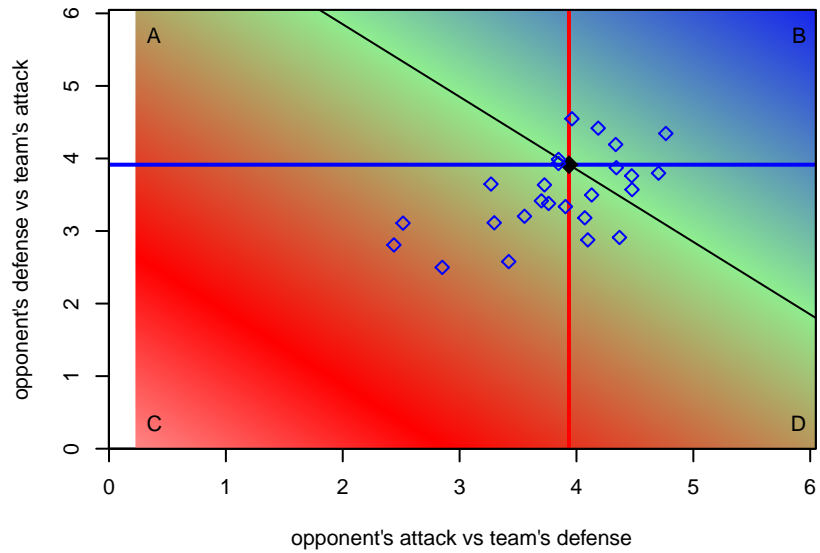

Venues played:  
 2016 Surf Cup White U17  
 2016 FWRL CAS B00  
 2016 Nomads Thanksgiving 1st Division U17  
 2016 NV Players Showcase Mirage U17  
 2016 Manchester City Cup Gold U17

**FRAM Premier B00**  
 Dots are actual minus expected GF (blue circles) and GA (red triangles).  
 Blue line is smoothed change in attack strength. Red is smoothed change in defense strength.

**attack and defense variance (black dot)  
relative to other teams  
and top 10 in region**

**attack and defense rating  
relative to others at age  
and all opponents in last 13 months**

**attack and defense rating  
relative to others at age  
and all opponents in last 13 months**

**Performance relative to 13 month average**

**Performance relative to 13 month average**

Distribution of opponents  
 Red = Lose zone, Blue = Win zone, Green = Even  
 Black line separates win/lose zones