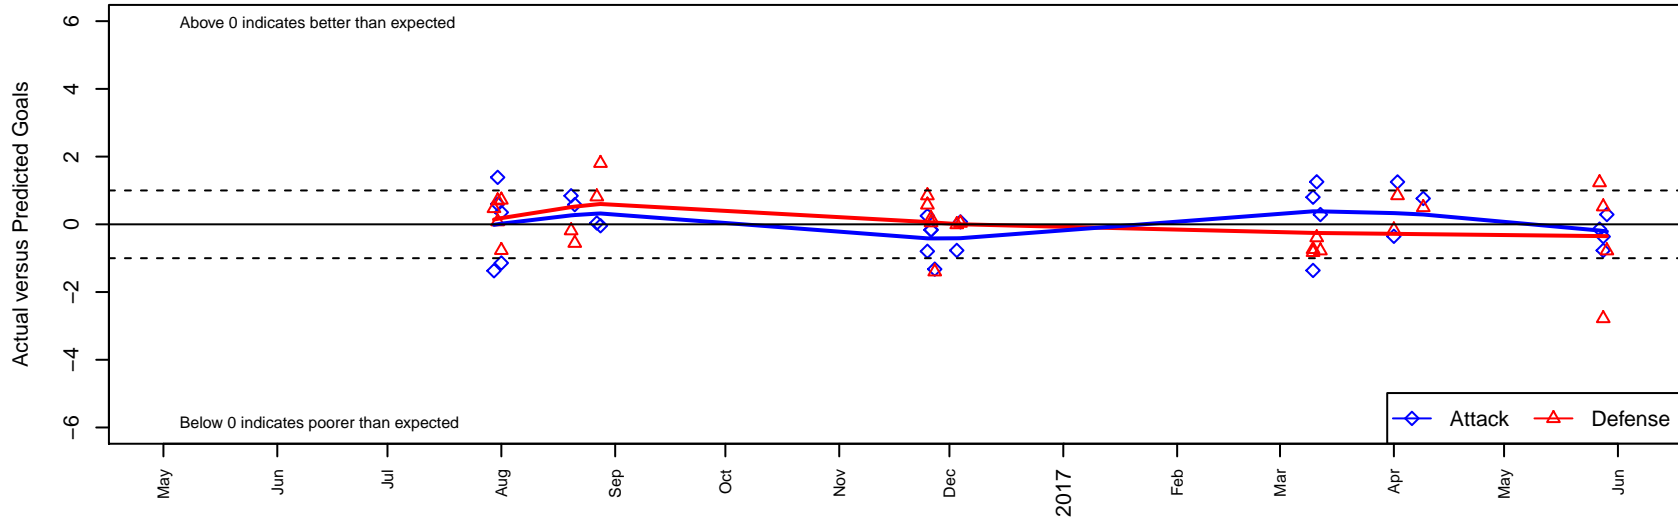

# FRAM Premier B00

FRAM Sportsklubben  
 Palos Verdes, CAS  
 B00 total strength=1933  
 attack=50.11 defense=51.2  
 notes= Lawson 2016

alt names used:  
 FRAM LAWSON (CAS)  
 FRAM B00-Lawson  
 FRAM B00 Lawson  
 FRAM LAWSON (CAS)  
 FRAM LAWSON (CAS)

Venues played:  
 2016 Surf Cup White U17  
 2016 FWRL CAS B00  
 2016 Nomads Thanksgiving 1st Division U17  
 2016 NV Players Showcase Mirage U17  
 2016 Manchester City Cup Gold U17

**FRAM Premier B00**  
 Dots are actual minus expected GF (blue circles) and GA (red triangles).  
 Blue line is smoothed change in attack strength. Red is smoothed change in defense strength.

**attack and defense variance (black dot)  
relative to other teams  
and top 10 in region**

**attack and defense rating  
relative to others at age  
and all opponents in last 13 months**

**attack and defense rating  
relative to others at age  
and all opponents in last 13 months**

**Performance relative to 13 month average**

**Performance relative to 13 month average**

Distribution of opponents  
 Red = Lose zone, Blue = Win zone, Green = Even  
 Black line separates win/lose zones